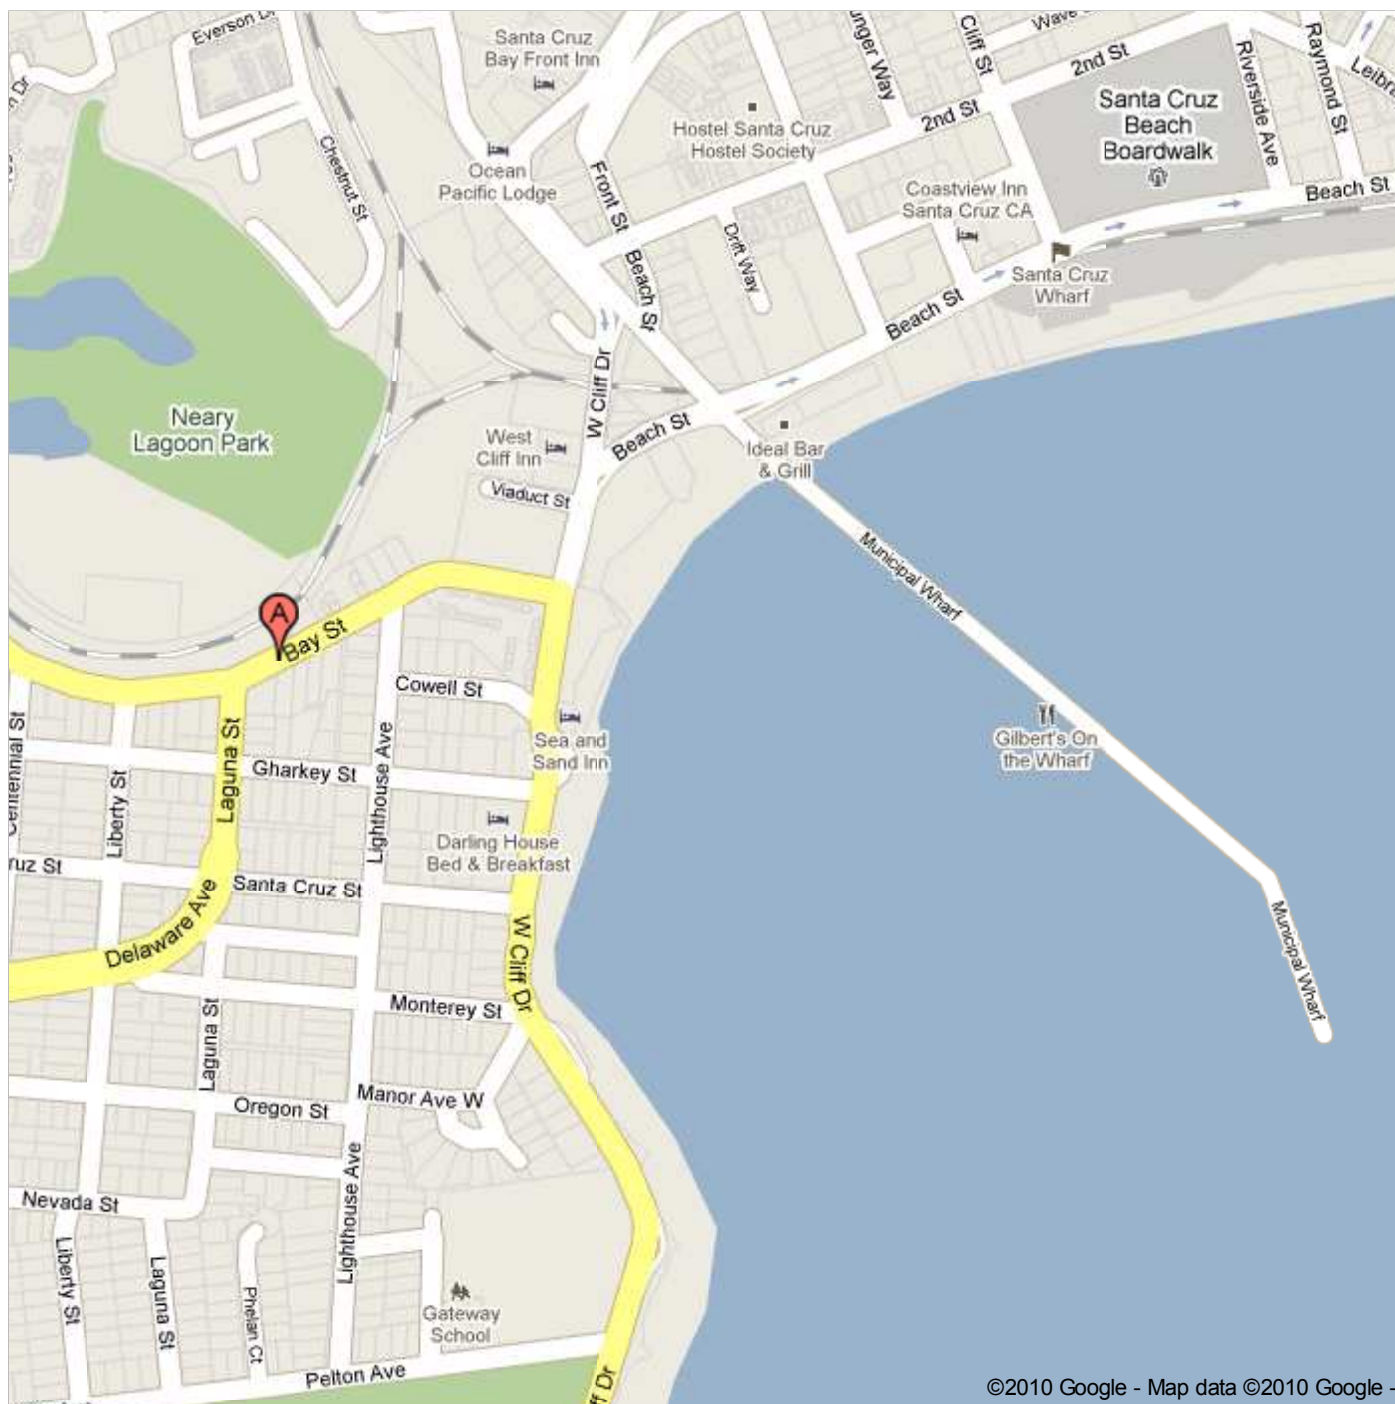

Address **235 Bay St**  
**Santa Cruz, CA 95060**

Get Google Maps on your phone

Text the word "GMAPS" to 466453

©2010 Google - Map data ©2010 Google -